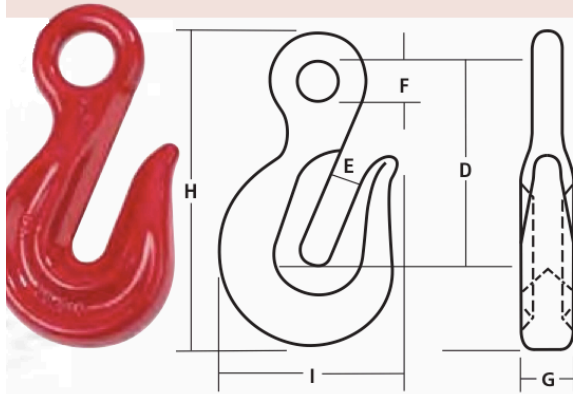

THE JAMES WALKER CO.

PEERLESS CHAIN

Accoloy® Eye Type Grab Hooks

Specifications

Stock Number	Size of Chain		WLL Lbs.	Wt. Each Lbs.	D In.	E In.	F In.	G In.	H In.	I In.
	In.	mm								
592252072	9/32	7	4,300+++	0.7	2-11/16	11/32	5/8	39/64	4-1/8	2-3/8
592252073	3/8	10	8,800+++	1.2	3-3/8	31/64	13/16	47/64	5-1/32	2-27/32
592252075	1/2	13	15,000+++	2.6	4-1/4	41/64	1-1/32	31/32	6-15/32	3-23/32
592252076	5/8	16	22,600+++	4.9	5-9/32	25/32	1-1/4	1-3/16	8	4-9/16
592202077	3/4	20	28,300++	8.2	6-1/4	15/16	1-1/2	1-13/32	9-15/32	5-15/32
592202078	7/8	22	34,200++	12.1	7-1/4	1-3/32	1-3/4	1-5/8	11	6-3/8
592202079	1	26	47,700++	19.9	8	1-3/16	1-7/8	1-13/16	12-5/32	6-3/4
592202051	1-1/4	32	72,300++	40.0	10-1/2	1-1/2	2-1/4	2-1/2	15-9/16	8-1/4

++ Values shown for these sizes are Grade 80. +++ Values shown for these sizes are Grade 100.

Accoloy® Eye Type Grab Hooks

Kuplex® II Clevis Type Grab Hooks

Kuplex II hooks are engineered to make a rapid, high integrity chain to hook connections. No bulky connection link is required-this permits easy withdrawal of the hook from beneath the load.

Specifications

Stock Number	Hook No.	Size of Chain		WLL Lbs.	A In.	B In.	C In.	D In.	E In.	F In.	G In.	H In.	I In.	J In.	Wt. Each Lbs.
		In.	mm												
598750072	K-72	9/32	7	4,300+++	11/16	1-1/4	2-1/8	2-1/8	3/8	1/8	5/16	13/32	11/32	5/8	0.6
598750073	K-73	3/8	10	8,800+++	1-1/32	1-1/2	2-7/8	2-5/8	1/2	5/32	7/16	9/16	15/32	7/8	1.5
598750075	K-75	1/2	13	15,000+++	1-1/4	2	3-9/16	3-11/32	5/8	3/16	9/16	3/4	21/32	1-1/8	3.4
598750076	K-76	5/8	16	22,600+++	1-5/8	2-3/8	4-5/16	4-1/4	25/32	1/4	11/16	15/16	13/16	1-1/2	6.2
598700077	K-77	3/4	20	28,300++	1-7/8	2-15/16	5-3/32	5-1/16	7/8	5/16	13/16	1-7/32	1	1-3/4	10.1
598700078	K-78	7/8	22	34,200++	2-1/8	3-1/2	5-7/8	6-3/32	1-1/8	3/8	15/16	1-9/32	1-1/16	2	14.8