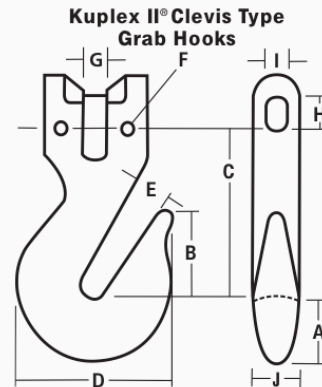

THE JAMES WALKER CO.

PEERLESS CHAIN

Accoloy® Eye Type Grab Hooks

Specifications

Stock Number	Size of Chain		WLL Lbs.	Wt. Each Lbs.	D In.	E In.	F In.	G In.	H In.	I In.
	In.	mm								
592252072	9/32	7	4,300+++	0.7	2-11/16	11/32	5/8	39/64	4-1/8	2-3/8
592252073	3/8	10	8,800+++	1.2	3-3/8	31/64	13/16	47/64	5-1/32	2-27/32
592252075	1/2	13	15,000+++	2.6	4-1/4	41/64	1-1/32	31/32	6-15/32	3-23/32
592252076	5/8	16	22,600+++	4.9	5-9/32	25/32	1-1/4	1-3/16	8	4-9/16
592202077	3/4	20	28,300++	8.2	6-1/4	15/16	1-1/2	1-13/32	9-15/32	5-15/32
592202078	7/8	22	34,200++	12.1	7-1/4	1-3/32	1-3/4	1-5/8	11	6-3/8
592202079	1	26	47,700++	19.9	8	1-3/16	1-7/8	1-13/16	12-5/32	6-3/4
592202051	1-1/4	32	72,300++	40.0	10-1/2	1-1/2	2-1/4	2-1/2	15-9/16	8-1/4

++ Values shown for these sizes are Grade 80. +++ Values shown for these sizes are Grade 100.

Accoloy® Eye Type Grab Hooks

Kuplex® II Clevis Type Grab Hooks

Kuplex II hooks are engineered to make a rapid, high integrity chain to hook connections. No bulky connection link is required-this permits easy withdrawal of the hook from beneath the load.

Specifications

Stock Number	Hook No.	Size of Chain		WLL Lbs.	A In.	B In.	C In.	D In.	E In.	F In.	G In.	H In.	I In.	J In.	Wt. Each Lbs.
		In.	mm												
598750072	K-72	9/32	7	4,300+++	11/16	1-1/4	2-1/8	2-1/8	3/8	1/8	5/16	13/32	11/32	5/8	0.6
598750073	K-73	3/8	10	8,800+++	1-1/32	1-1/2	2-7/8	2-5/8	1/2	5/32	7/16	9/16	15/32	7/8	1.5
598750075	K-75	1/2	13	15,000+++	1-1/4	2	3-9/16	3-11/32	5/8	3/16	9/16	3/4	21/32	1-1/8	3.4
598750076	K-76	5/8	16	22,600+++	1-5/8	2-3/8	4-5/16	4-1/4	25/32	1/4	11/16	15/16	13/16	1-1/2	6.2
598700077	K-77	3/4	20	28,300++	1-7/8	2-15/16	5-3/32	5-1/16	7/8	5/16	13/16	1-7/32	1	1-3/4	10.1
598700078	K-78	7/8	22	34,200++	2-1/8	3-1/2	5-7/8	6-3/32	1-1/8	3/8	15/16	1-9/32	1-1/16	2	14.8